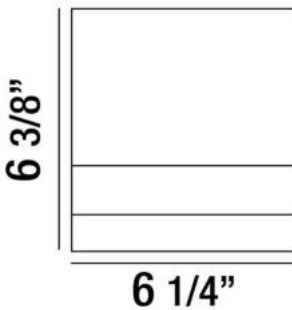

### PRODUCT DETAILS

No.	:	30168-015
Product Color	:	CHROME
Product Material	:	METAL
Shade / Accent Colour	:	CLEAR
Shade / Accent Material	:	ACRYLIC
Width	:	6.25"
Height	:	6.38"
Ext	:	2.13"
Weight	:	1.9lbs

### TECHNICAL DETAILS

Canopy / Backplate Length	:	6.31"
Canopy / Backplate Width	:	2.5"
Adjustable Lamp Head	:	No
Mounting	:	Up
Mounting Type	:	SWITCH-BOX
Location	:	DRY
Approval	:	