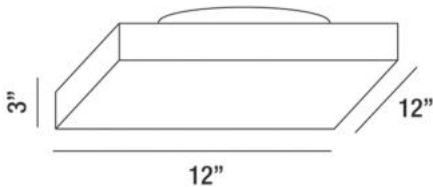

### PRODUCT DETAILS

No.	:	30166-30-011
Product Color	:	CHROME
Product Material	:	METAL
Shade / Accent Colour	:	WHITE
Shade / Accent Material	:	ACRYLIC
Length	:	12"
Width	:	12"
Height	:	3"
Weight	:	2.9lbs

### TECHNICAL DETAILS

Canopy / Backplate Height	:	1.5"
Canopy / Backplate Dia.	:	9.125"
Adjustable Lamp Head	:	No
Location	:	DRY
Approval	:	