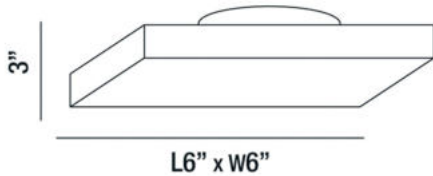

TECHNICAL DETAILS

Adjustable Lamp Head	:	No
Location	:	DRY
Approval	:	

PROJECT INFORMATION

Job Name: Date: Type:

Comments: