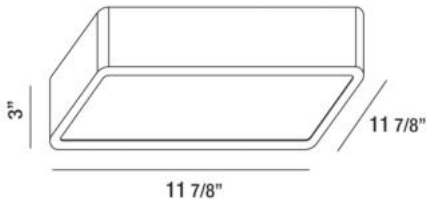

BAYS, 12" CEILING MOUNT

PRODUCT DETAILS

No.	:	30162-013
Product Color	:	CHROME
Shade / Accent Colour	:	WHITE ACRYLIC
Length	:	11.875"
Width	:	11.875"
Height	:	3"
Weight	:	4.5lbs

LIGHT SOURCE DETAILS

Light Source Type	:	INTEGRATED LED
Input Voltage	:	120V
Bulb Voltage	:	120V
Total Wattage	:	20W
Total Lumen	:	1820lm
Kelvin	:	3000K
CRI	:	80
Dimmable	:	Yes

Options Available

ITEM NO.	FINISH	SHADE
30162-013	CHROME	WHITE ACRYLIC

TECHNICAL DETAILS

Adjustable Lamp Head	:	No
Location	:	DRY
Approval	:	

PROJECT INFORMATION

 Job Name: Date: Type:

 Comments: