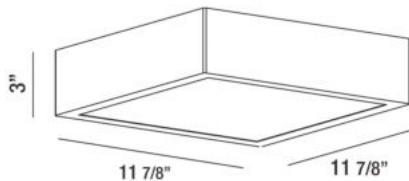

ACARA, 12" CEILING MOUNT

PRODUCT DETAILS

No.	:	30160-019
Product Color	:	CHROME
Shade / Accent Colour	:	WHITE ACRYLIC
Length	:	11.875"
Width	:	11.875"
Height	:	3"
Weight	:	4.1lbs

LIGHT SOURCE DETAILS

Light Source Type	:	INTEGRATED LED
Input Voltage	:	120V
Bulb Voltage	:	120V
Total Wattage	:	20W
Total Lumen	:	1332lm
Kelvin	:	3000K
CRI	:	80
Dimmable	:	Yes

Options Available

ITEM NO.	FINISH	SHADE
30160-019	CHROME	WHITE ACRYLIC

TECHNICAL DETAILS

Adjustable Lamp Head	:	No
Location	:	DRY
Approval	:	

PROJECT INFORMATION

Job Name: Date: Type:

Comments: