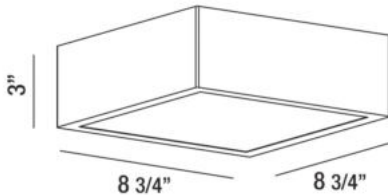

ACARA, 9" CEILING MOUNT

PRODUCT DETAILS

No.	:	30159-013
Product Color	:	CHROME
Shade / Accent Colour	:	WHITE ACRYLIC
Length	:	8.75"
Width	:	8.75"
Height	:	3"
Weight	:	2.6lbs

LIGHT SOURCE DETAILS

Light Source Type	:	INTEGRATED LED
Input Voltage	:	120V
Bulb Voltage	:	120V
Total Wattage	:	14W
Total Lumen	:	1170lm
Kelvin	:	3000K
CRI	:	80
Dimmable	:	Yes

Options Available

ITEM NO.	FINISH	SHADE
30159-013	CHROME	WHITE ACRYLIC

TECHNICAL DETAILS

Adjustable Lamp Head	:	No
Location	:	DRY
Approval	:	

PROJECT INFORMATION

 Job Name: Date: Type:

 Comments: