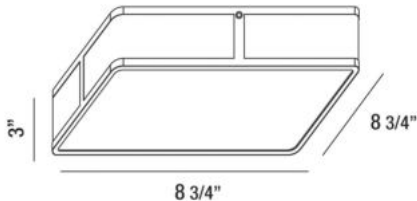

FLYNN, 9" CEILING MOUNT

PRODUCT DETAILS

No.	:	30158-016
Product Color	:	CHROME
Shade / Accent Colour	:	WHITE ACRYLIC
Length	:	8.75"
Width	:	8.75"
Height	:	3"
Weight	:	2.1lbs

LIGHT SOURCE DETAILS

Light Source Type	:	INTEGRATED LED
Input Voltage	:	120V
Bulb Voltage	:	120V
Total Wattage	:	14W
Total Lumen	:	1170lm
Kelvin	:	3000K
CRI	:	80
Dimmable	:	Yes

Options Available

ITEM NO.	FINISH	SHADE
30158-016	CHROME	WHITE ACRYLIC

TECHNICAL DETAILS

Adjustable Lamp Head	:	No
Location	:	DRY
Approval	:	

PROJECT INFORMATION

 Job Name: Date: Type:

 Comments: