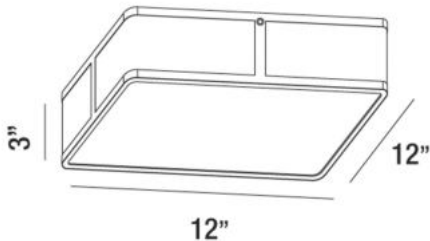

FLYNN, 12" CEILING MOUNT

PRODUCT DETAILS

No.	:	30157-019
Product Color	:	CHROME
Shade / Accent Colour	:	WHITE ACRYLIC
Length	:	12"
Width	:	12"
Height	:	3"
Weight	:	3.7lbs

LIGHT SOURCE DETAILS

Light Source Type	:	INTEGRATED LED
Input Voltage	:	120V
Bulb Voltage	:	120V
Total Wattage	:	20W
Total Lumen	:	1330lm
Kelvin	:	3000K
CRI	:	80
Dimmable	:	Yes

Options Available

ITEM NO.	FINISH	SHADE
30157-019	CHROME	WHITE ACRYLIC

TECHNICAL DETAILS

Adjustable Lamp Head	:	No
Location	:	DRY
Approval	:	

PROJECT INFORMATION

Job Name: Date: Type:

Comments: