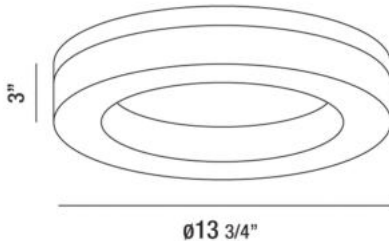

PROJECT INFORMATION

Job Name: Date: Type:

Comments: