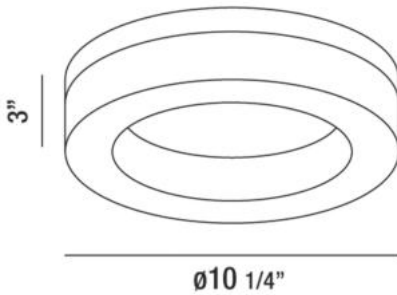

ABELL, 10" CEILING MOUNT

PRODUCT DETAILS

No.	:	30155-015
Product Color	:	CHROME
Shade / Accent Colour	:	WHITE ACRYLIC
Diameter	:	10.25"
Height	:	3"

LIGHT SOURCE DETAILS

Light Source Type	:	INTEGRATED LED
Input Voltage	:	120V
Bulb Voltage	:	120V
Total Wattage	:	20W
Total Lumen	:	1330lm
Kelvin	:	3000K
CRI	:	80
Dimmable	:	Yes

Options Available

ITEM NO.	FINISH	SHADE
30155-015	CHROME	WHITE ACRYLIC

TECHNICAL DETAILS

Adjustable Lamp Head	:	No
Location	:	DRY
Approval	:	

PROJECT INFORMATION

 Job Name: Date: Type:

 Comments: