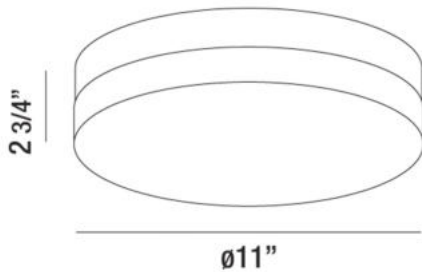

KOSS, 11" CEILING MOUNT

PRODUCT DETAILS

No.	:	30152-014
Product Color	:	CHROME
Shade / Accent Colour	:	OPAL WHITE GLASS
Diameter	:	11"
Height	:	2.75"
Weight	:	2.6lbs

LIGHT SOURCE DETAILS

Light Source Type	:	INTEGRATED LED
Input Voltage	:	120V
Bulb Voltage	:	120V
Total Wattage	:	18W
Total Lumen	:	1600lm
Kelvin	:	3000K
CRI	:	80
Dimmable	:	Yes

Options Available

ITEM NO.	FINISH	SHADE
30152-014	CHROME	OPAL WHITE GLASS

TECHNICAL DETAILS

Adjustable Lamp Head	:	No
Location	:	DRY
Approval	:	

PROJECT INFORMATION

 Job Name: Date: Type:

 Comments: