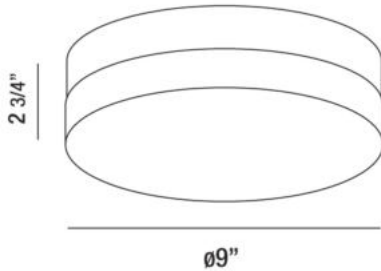

PROJECT INFORMATION

Job Name: Date: Type:

Comments: