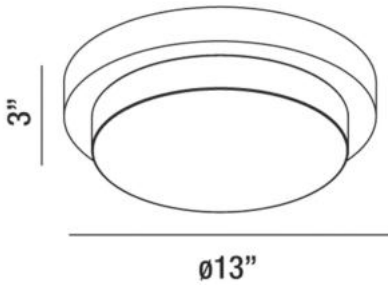

PROJECT INFORMATION

Job Name: Date: Type:

Comments: