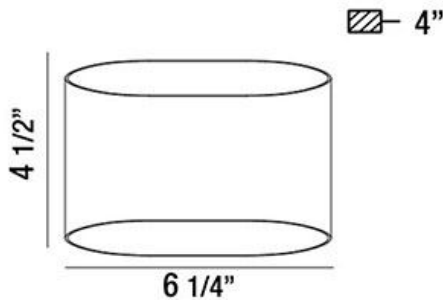

ARCH, WALL MOUNT

PRODUCT DETAILS

No.	:	30148-017
Product Color	:	CHROME
Product Material	:	METAL
Shade / Accent Colour	:	WHITE
Shade / Accent Material	:	ACRYLIC
Width	:	6.25"
Height	:	4.5"
Ext	:	4"
Weight	:	1.9lbs

LIGHT SOURCE DETAILS

Light Source Type	:	INTEGRATED LED
Input Voltage	:	120V
Bulb Voltage	:	120V
Total Wattage	:	9W
Total Lumen	:	780lm
Kelvin	:	3000K
CRI	:	90+
Dimmable	:	Yes

Options Available

ITEM NO.	FINISH	SHADE
30148-017	CHROME	WHITE

TECHNICAL DETAILS

Canopy / Backplate Length	:	4.5"
Canopy / Backplate Height	:	0.25"
Canopy / Backplate Width	:	4.5"
Adjustable Lamp Head	:	No
Mounting	:	Up or Down
Location	:	DRY
Approval	:	

PROJECT INFORMATION