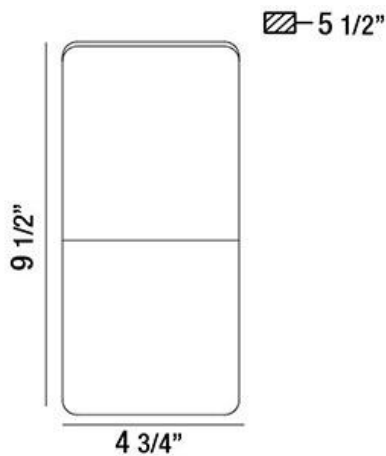

DELROY, WALL MOUNT

PRODUCT DETAILS

No.	:	30146-013
Product Color	:	ALUMINUM
Product Material	:	METAL
Width	:	4.75"
Height	:	9.5"
Ext	:	5.5"
Weight	:	1.8lbs

LIGHT SOURCE DETAILS

Light Source Type	:	INTEGRATED LED
Input Voltage	:	120V
Bulb Voltage	:	120V
Total Wattage	:	5W
Total Lumen	:	390lm
Kelvin	:	3000K
CRI	:	80+
Dimmable	:	Yes

Options Available

ITEM NO.	FINISH	SHADE
30146-013	ALUMINUM	

TECHNICAL DETAILS

Canopy / Backplate Length	:	4.5"
Canopy / Backplate Height	:	1.25"
Canopy / Backplate Width	:	4.5"
Adjustable Lamp Head	:	No
Mounting	:	Up or Down
Location	:	DRY
Approval	:	