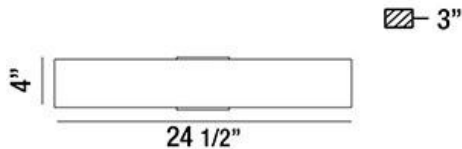

EXPO, WALL MOUNT

PRODUCT DETAILS

No. : 30144-019
 Product Color : ALUMINUM
 Product Material : METAL
 Width : 24.5"
 Height : 4"
 Ext : 2.88"
 Weight : 4lbs

LIGHT SOURCE DETAILS

Light Source Type : INTEGRATED LED
 Input Voltage : 120V
 Bulb Voltage : 120V
 Total Wattage : 12W
 Total Lumen : 1080lm
 Kelvin : 3000K
 CRI : 80+
 Dimmable : Yes

Options Available

ITEM NO.	FINISH	SHADE
30144-019	ALUMINUM	

TECHNICAL DETAILS

Canopy / Backplate Length : 23.25"
 Canopy / Backplate Height : 2.75"
 Canopy / Backplate Width : 1.25"
 Adjustable Lamp Head : No
 Mounting : Up or Down
 Location : DRY
 Approval : 