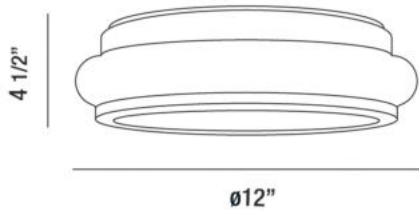

PROJECT INFORMATION

Job Name: Date: Type:

Comments: