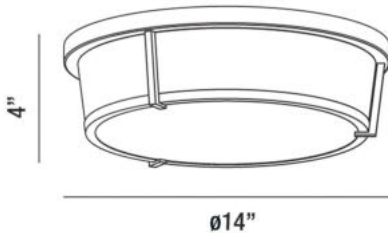

30140, 14" CEILING MOUNT

PRODUCT DETAILS

| | | |
|-----------------------|---|---------------|
| No. | : | 30140-011 |
| Product Color | : | SATIN NICKEL |
| Shade / Accent Colour | : | WHITE ACRYLIC |
| Diameter | : | 14" |
| Height | : | 4" |
| Weight | : | 3.1lbs |

Options Available

| ITEM NO. | FINISH | SHADE |
|-----------|--------------|---------------|
| 30140-011 | SATIN NICKEL | WHITE ACRYLIC |

TECHNICAL DETAILS

| | | |
|----------------------|---|--|
| Adjustable Lamp Head | : | No |
| Location | : | DRY |
| Approval | : |  |