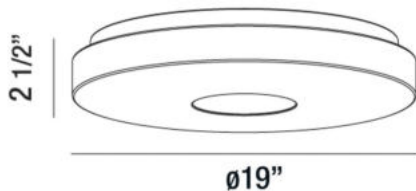

PROJECT INFORMATION

Job Name: Date: Type:

Comments: