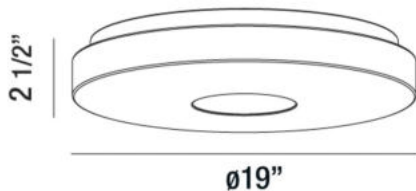

CIRCO, 1-LIGHT 37W LED FLUSHMOUNT

PRODUCT DETAILS

No.	:	30131-30-019
Product Color	:	WHITE
Shade / Accent Colour	:	WHITE ACRYLIC
Diameter	:	19"
Height	:	2.5"
Weight	:	2.5lbs

LIGHT SOURCE DETAILS

Light Source Type	:	INTEGRATED LED
Input Voltage	:	120V
Bulb Voltage	:	120V
Total Wattage	:	37W
Total Lumen	:	3000lm
Kelvin	:	3000K
CRI	:	80
Dimmable	:	Yes

Options Available

ITEM NO.	FINISH	SHADE
30131-30-019	WHITE	WHITE ACRYLIC

TECHNICAL DETAILS

Adjustable Lamp Head	:	No
Location	:	DRY
Approval	:	

PROJECT INFORMATION

Job Name: Date: Type:

Comments: