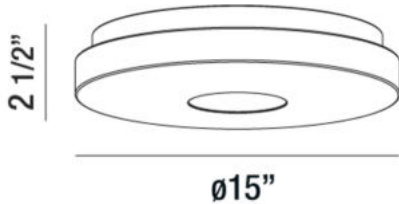

CIRCO, 1-LIGHT 22W LED FLUSHMOUNT

PRODUCT DETAILS

No.	:	30130-35-012
Product Color	:	WHITE
Shade / Accent Colour	:	WHITE ACRYLIC
Diameter	:	15"
Height	:	2.5"
Weight	:	1.5lbs

LIGHT SOURCE DETAILS

Light Source Type	:	INTEGRATED LED
Input Voltage	:	120V
Bulb Voltage	:	120V
Total Wattage	:	22W
Total Lumen	:	3000lm
Kelvin	:	3500K
CRI	:	80
Dimmable	:	Yes

Options Available

ITEM NO.	FINISH	SHADE
30130-35-012	WHITE	WHITE ACRYLIC

TECHNICAL DETAILS

Adjustable Lamp Head	:	No
Location	:	DRY
Approval	:	

PROJECT INFORMATION

 Job Name: Date: Type:

 Comments: