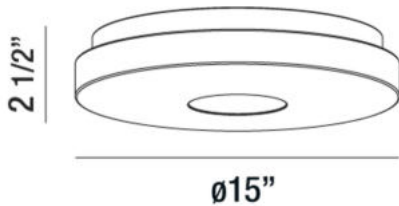

PROJECT INFORMATION

Job Name: Date: Type:

Comments: