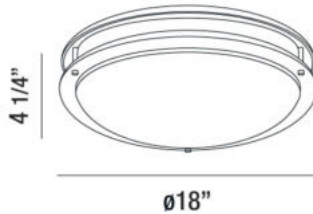

WARDEN, 18" CEILING MOUNT

PRODUCT DETAILS

No.	:	30126-35-015
Product Color	:	SATIN NICKEL
Shade / Accent Colour	:	WHITE ACRYLIC
Diameter	:	18"
Height	:	4.25"
Weight	:	3.4lbs

LIGHT SOURCE DETAILS

Light Source Type	:	INTEGRATED LED
Input Voltage	:	120V
Bulb Voltage	:	120V
Total Wattage	:	27W
Total Lumen	:	1780lm
Kelvin	:	3500K
CRI	:	80
Dimmable	:	Yes

Options Available

ITEM NO.	FINISH	SHADE
30126-35-015	SATIN NICKEL	WHITE ACRYLIC

TECHNICAL DETAILS

Adjustable Lamp Head	:	No
Location	:	DRY
Approval	:	

PROJECT INFORMATION

 Job Name: Date: Type:

 Comments: