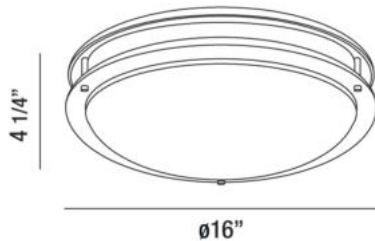

WARDEN, 16" CEILING MOUNT

PRODUCT DETAILS

| | | |
|-----------------------|---|---------------|
| No. | : | 30125-30-018 |
| Product Color | : | SATIN NICKEL |
| Shade / Accent Colour | : | WHITE ACRYLIC |
| Diameter | : | 16" |
| Height | : | 4.25" |
| Weight | : | 2.8lbs |

Options Available

| ITEM NO. | FINISH | SHADE |
|--------------|--------------|---------------|
| 30125-30-018 | SATIN NICKEL | WHITE ACRYLIC |

TECHNICAL DETAILS

| | | |
|----------------------|---|--|
| Adjustable Lamp Head | : | No |
| Location | : | DRY |
| Approval | : |  |