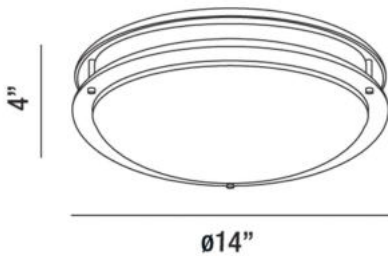

PROJECT INFORMATION

Job Name: Date: Type:

Comments: