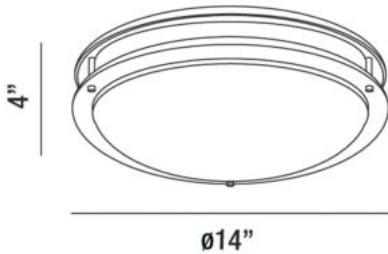

PROJECT INFORMATION

Job Name: Date: Type:

Comments: