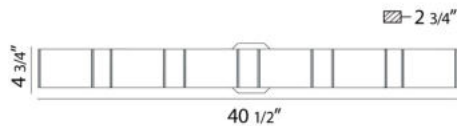

DAKOTA, 41" VANITY LIGHT

Options Available

ITEM NO.	FINISH	SHADE
30093-010	CHROME	WHITE
30093-027	SATIN NICKEL	WHITE

PRODUCT DETAILS

No.	:	30093-010
Product Color	:	CHROME
Product Material	:	METAL
Shade / Accent Colour	:	WHITE
Shade / Accent Material	:	GLASS
Width	:	40.5"
Height	:	4.75"
Ext	:	2.75"
Weight	:	5lbs

LIGHT SOURCE DETAILS

Light Source Type	:	INTEGRATED LED
Input Voltage	:	120V
Bulb Voltage	:	120V
Total Wattage	:	30W
Total Lumen	:	2280lm
Kelvin	:	3000K
CRI	:	80+
Dimmable	:	Yes

TECHNICAL DETAILS

Light Direction	:	Down
Adjustable Lamp Head	:	No
Location	:	DAMP
Approval	:	