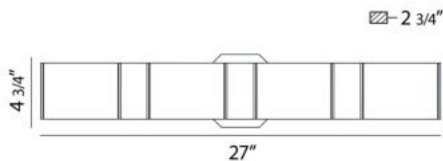

TECHNICAL DETAILS

Light Direction	:	Down
Adjustable Lamp Head	:	No
Location	:	DAMP
Approval	:	

PROJECT INFORMATION

Job Name: Date: Type:

Comments: