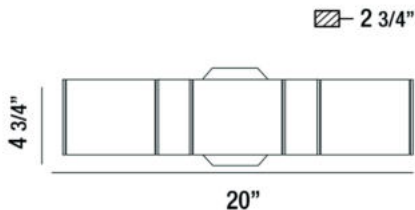

DAKOTA, 20" VANITY LIGHT

PRODUCT DETAILS

No.	:	30090-026
Product Color	:	SATIN NICKEL
Product Material	:	METAL
Shade / Accent Colour	:	WHITE
Shade / Accent Material	:	GLASS
Width	:	20"
Height	:	4.75"
Ext	:	2.75"
Weight	:	1.2lbs

LIGHT SOURCE DETAILS

Light Source Type	:	INTEGRATED LED
Input Voltage	:	120V
Bulb Voltage	:	120V
Socket Type	:	LED
Total Wattage	:	15W
Total Lumen	:	1140lm
Kelvin	:	3000K
CRI	:	80+
Dimmable	:	Yes

Options Available

ITEM NO.	FINISH	SHADE
30090-026	SATIN NICKEL	WHITE

TECHNICAL DETAILS

Light Direction	:	Down
Adjustable Lamp Head	:	No
Location	:	DAMP
Approval	:	
Title 24	:	Yes

PROJECT INFORMATION

Job Name: Date: Type:

Comments: