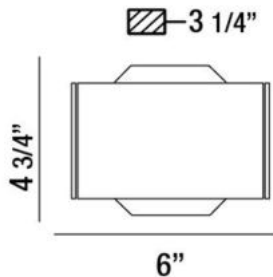

DAKOTA, WALL MOUNT

Options Available

ITEM NO.	FINISH	SHADE
30089-013	CHROME	WHITE

PRODUCT DETAILS

No.	:	30089-013
Product Color	:	CHROME
Product Material	:	METAL
Shade / Accent Colour	:	WHITE
Shade / Accent Material	:	GLASS
Width	:	6"
Height	:	4.75"
Ext	:	2.75"
Weight	:	1.1lbs