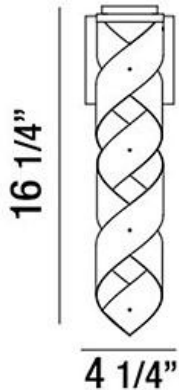

BANDERIA, WALL MOUNT

PRODUCT DETAILS

No.	:	30085-015
Product Color	:	BRONZE
Product Material	:	METAL
Shade / Accent Colour	:	BRONZE/GOLD
Shade / Accent Material	:	METAL RIBBONS
Width	:	4.25"
Height	:	16.25"
Ext	:	4.25"
Weight	:	2.4lbs

 4 1/4"

TECHNICAL DETAILS

Adjustable Lamp Head	:	No
Approval	:	

PROJECT INFORMATION

Job Name: Date: Type:

Comments: