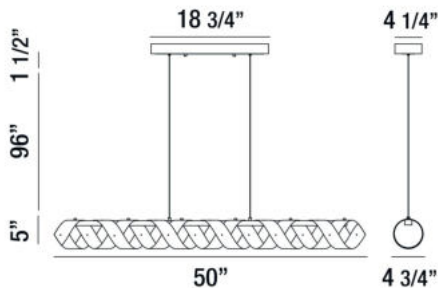

BANDERIA, 50" LINEAR CHANDELIER

PRODUCT DETAILS

No.	:	30083-011
Product Color	:	BRONZE
Product Material	:	METAL
Shade / Accent Colour	:	BRONZE/GOLD
Shade / Accent Material	:	METAL RIBBONS
Length	:	50"
Width	:	4.75"
Height	:	5"
Overall Height	:	102.5"
Weight	:	8lbs

ITEM NO.	FINISH	SHADE
30083-011	BRONZE	BRONZE/GOLD

TECHNICAL DETAILS

Light Direction	:	Down
Hanging Support Type	:	AIRCRAFT CABLE
Hanging Support Length	:	96"
Canopy / Backplate Length	:	18.75"
Canopy / Backplate Height	:	1.5"
Canopy / Backplate Width	:	4.25"
Adjustable Lamp Head	:	No
Approval	:	