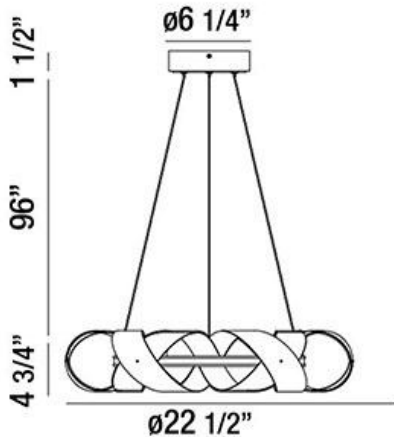

BANDERIA, 23" ROUND CHANDELIER

PRODUCT DETAILS

No.	:	30081-017
Product Color	:	BRONZE
Product Material	:	METAL
Shade / Accent Colour	:	BRONZE/GOLD
Shade / Accent Material	:	METAL RIBBONS
Diameter	:	22.5"
Height	:	4.75"
Overall Height	:	102.25"
Weight	:	7.4lbs

LIGHT SOURCE DETAILS

Light Source Type	:	INTEGRATED LED
Input Voltage	:	120V
Bulb Voltage	:	120V
Socket Type	:	LED
Total Wattage	:	30W
Total Lumen	:	2200lm
Kelvin	:	3000K
CRI	:	80+
Dimmable	:	Yes

Options Available

ITEM NO.	FINISH	SHADE
30081-017	BRONZE	BRONZE/GOLD

TECHNICAL DETAILS

Light Direction	:	Down
Hanging Support Type	:	AIRCRAFT CABLE
Hanging Support Length	:	96"
Canopy / Backplate Height	:	1.5"
Canopy / Backplate Dia.	:	6.25"
Adjustable Lamp Head	:	No
Location	:	DRY
Approval	:	