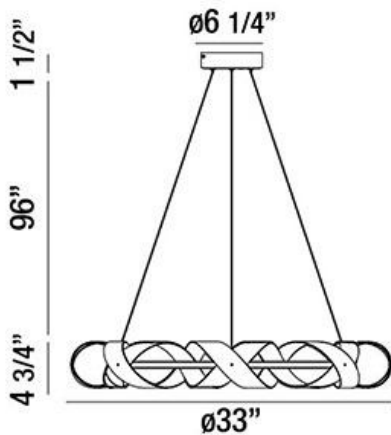

BANDERIA, 33" ROUND CHANDELIER

PRODUCT DETAILS

No.	:	30080-010
Product Color	:	BRONZE
Product Material	:	METAL
Shade / Accent Colour	:	BRONZE/GOLD
Shade / Accent Material	:	METAL RIBBONS
Diameter	:	33"
Height	:	4.75"
Overall Height	:	102.25"
Weight	:	9.6lbs

LIGHT SOURCE DETAILS

Light Source Type	:	INTEGRATED LED
Input Voltage	:	120V
Bulb Voltage	:	120V
Socket Type	:	LED
Total Wattage	:	40W
Total Lumen	:	3700lm
Kelvin	:	3000K
CRI	:	80+
Dimmable	:	Yes

Options Available

ITEM NO.	FINISH	SHADE
30080-010	BRONZE	BRONZE/GOLD

TECHNICAL DETAILS

Light Direction	:	Down
Hanging Support Type	:	AIRCRAFT CABLE
Hanging Support Length	:	96"
Canopy / Backplate Height	:	1.5"
Canopy / Backplate Dia.	:	6.25"
Adjustable Lamp Head	:	No
Location	:	DRY
Approval	:	