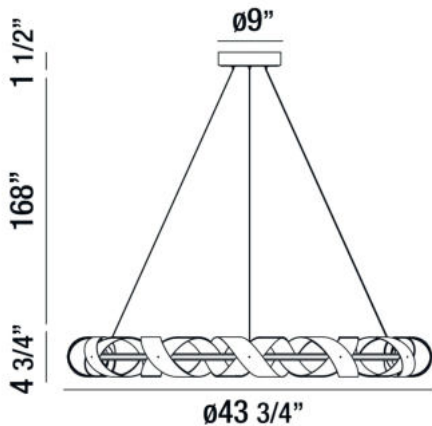

BANDERIA, 44" ROUND CHANDELIER

PRODUCT DETAILS

No.	:	30079-014
Product Color	:	BRONZE
Product Material	:	METAL
Shade / Accent Colour	:	BRONZE/GOLD
Shade / Accent Material	:	METAL RIBBONS
Diameter	:	43.75"
Height	:	4.75"
Overall Height	:	174.25"
Weight	:	12.5lbs

ITEM NO.	FINISH	SHADE
30079-014	BRONZE	BRONZE/GOLD

TECHNICAL DETAILS

Light Direction	:	Down
Hanging Support Type	:	AIRCRAFT CABLE
Hanging Support Length	:	168"
Canopy / Backplate Height	:	1.5"
Canopy / Backplate Dia.	:	9"
Adjustable Lamp Head	:	No
Approval	:	