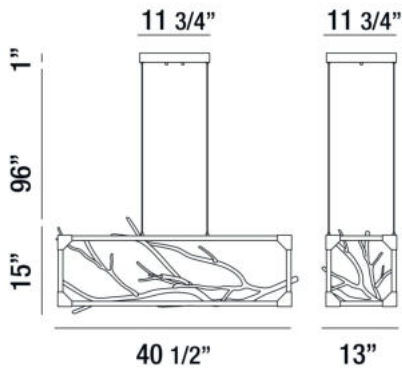

ALDO, 41" LINEAR CHANDELIER

PRODUCT DETAILS

No.	:	30078-017
Product Color	:	ANTIQUÉ SILVER
Product Material	:	METAL
Shade / Accent Colour	:	WOOD
Shade / Accent Material	:	NATURAL BRANCH
Length	:	40.5"
Width	:	13"
Height	:	15"
Overall Height	:	112"
Weight	:	14.9lbs

ITEM NO.	FINISH	SHADE
30078-017	ANTIQUÉ SILVER	WOOD

TECHNICAL DETAILS

Light Direction	:	Down
Hanging Support Type	:	AIRCRAFT CABLE
Hanging Support Length	:	96"
Canopy / Backplate Length	:	11.75"
Canopy / Backplate Height	:	1"
Canopy / Backplate Width	:	11.75"
Adjustable Lamp Head	:	No
Location	:	DRY
Approval	:	