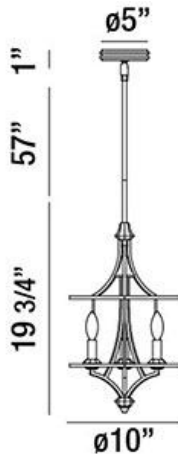

PALMISANO, 10" ROUND CHANDELIER

PRODUCT DETAILS

No.	:	30076-013
Product Color	:	ANTIQUE SILVER LEAF
Product Material	:	METAL
Shade / Accent Colour	:	CLEAR
Shade / Accent Material	:	CRYSTAL BEADS
Diameter	:	10"
Height	:	19.75"
Overall Height	:	77.75"
Weight	:	6.3lbs

LIGHT SOURCE DETAILS

Number of Bulbs	:	3
Light Source	:	Incandescent
Light Source Type	:	B10
Input Voltage	:	120V
Bulb Voltage	:	120V
Socket Type	:	E12
Wattage	:	60W
Total Wattage	:	180W
Bulb Included	:	No
Dimmable	:	Yes

Options Available

ITEM NO.	FINISH	SHADE
30076-013	ANTIQUÉ SILVER LEAF	CLEAR

TECHNICAL DETAILS

Light Direction	:	Down
Hanging Support Type	:	ROD
Hanging Support Length	:	57"
Rods Included	:	3"+6"+12"+18"+18"
Canopy / Backplate Height	:	1"
Canopy / Backplate Dia.	:	5"
Adjustable Lamp Head	:	No
Location	:	DRY
Approval	:	