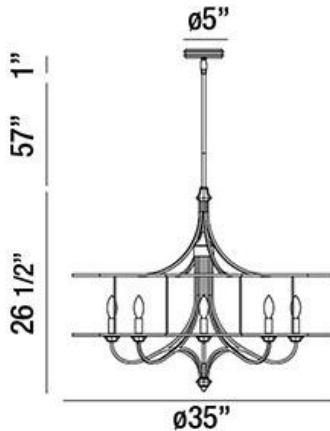

### PRODUCT DETAILS

No.	:	30075-016
Product Color	:	ANTIQUÉ SILVER LEAF
Product Material	:	METAL
Shade / Accent Colour	:	CLEAR
Shade / Accent Material	:	CRYSTAL BEADS
Diameter	:	35"
Height	:	26.5"
Overall Height	:	84.5"
Weight	:	11lbs

### TECHNICAL DETAILS

Light Direction	:	Down
Hanging Support Type	:	ROD
Hanging Support Length	:	57"
Rods Included	:	3"+6"+12"+18"+18"
Canopy / Backplate Height	:	1"
Canopy / Backplate Dia.	:	5"
Adjustable Lamp Head	:	No
Location	:	DRY
Approval	:	