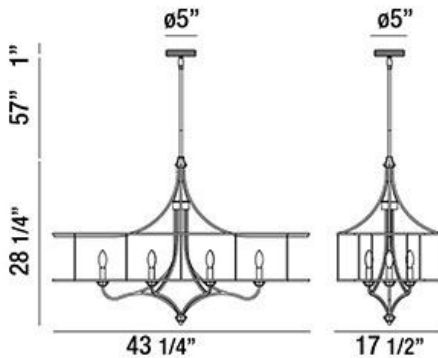

PALMISANO, 43" OVAL CHANDELIER

PRODUCT DETAILS

No.	:	30073-012
Product Color	:	ANTIQUE SILVER LEAF
Product Material	:	METAL
Shade / Accent Colour	:	CLEAR
Shade / Accent Material	:	CRYSTAL BEADS
Length	:	43.25"
Width	:	17.5"
Height	:	28.25"
Overall Height	:	86.25"
Weight	:	8.9lbs

ITEM NO.	FINISH	SHADE
30073-012	ANTIQUER SILVER LEAF	CLEAR

TECHNICAL DETAILS

Light Direction	:	Down
Hanging Support Type	:	ROD
Hanging Support Length	:	57"
Rods Included	:	3"+6"+12"+18"+18"
Canopy / Backplate Height	:	1"
Canopy / Backplate Dia.	:	5"
Adjustable Lamp Head	:	No
Location	:	DRY
Approval	:	