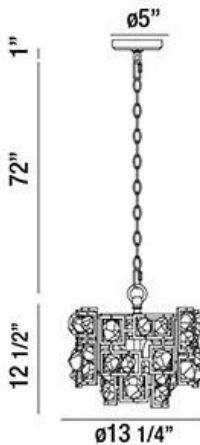

## ELROSE, 13" ROUND CHANDELIER

### PRODUCT DETAILS

No.	:	30072-015
Product Color	:	GOLD LEAF
Product Material	:	METAL
Shade / Accent Colour	:	GOLD/STONE
Shade / Accent Material	:	METAL/STONE
Diameter	:	13.25"
Height	:	12.5"
Overall Height	:	92.25"
Weight	:	14.9lbs

### TECHNICAL DETAILS

Light Direction	:	Down
Hanging Support Type	:	CHAIN
Hanging Support Length	:	72"
Canopy / Backplate Height	:	1"
Canopy / Backplate Dia.	:	5"
Adjustable Lamp Head	:	No
Location	:	DRY
Approval	:	