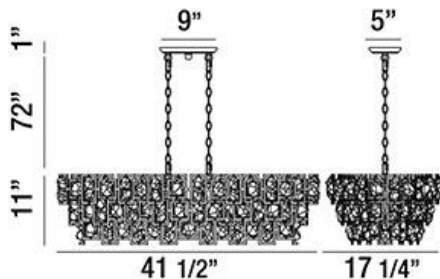

## ELROSE, 42" OVAL CHANDELIER

### PRODUCT DETAILS

No.	:	30070-011
Product Color	:	GOLD LEAF
Product Material	:	METAL
Shade / Accent Colour	:	GOLD/STONE
Shade / Accent Material	:	METAL/STONE
Length	:	41.5"
Width	:	17.25"
Height	:	11"
Overall Height	:	84"
Weight	:	36.3lbs

### TECHNICAL DETAILS

Light Direction	:	Down
Hanging Support Type	:	CHAIN
Hanging Support Length	:	72"
Canopy / Backplate Length	:	9"
Canopy / Backplate Height	:	1"
Canopy / Backplate Width	:	5"
Adjustable Lamp Head	:	No
Location	:	DRY
Approval	:	