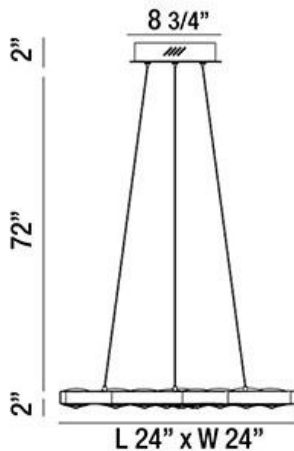

PALLAZO, 24" RECTANGULAR CHANDELIER

PRODUCT DETAILS

No.	:	30067-011
Product Color	:	BRONZE
Product Material	:	METAL
Shade / Accent Colour	:	CLEAR
Shade / Accent Material	:	ENCRUSTED CRYSTAL
Length	:	24"
Width	:	24"
Height	:	2"
Overall Height	:	76"
Weight	:	19.6lbs

LIGHT SOURCE DETAILS

Light Source Type	:	INTEGRATED LED
Input Voltage	:	120V
Bulb Voltage	:	120V
Socket Type	:	LED
Total Wattage	:	65W
Total Lumen	:	5800lm
Kelvin	:	3000K
CRI	:	80+
Dimmable	:	Yes

Options Available

ITEM NO.	FINISH	SHADE
30067-011	BRONZE	CLEAR

TECHNICAL DETAILS

Light Direction	:	Down
Hanging Support Type	:	AIRCRAFT CABLE
Hanging Support Length	:	72"
Canopy / Backplate Height	:	2"
Canopy / Backplate Dia.	:	8.75"
Adjustable Lamp Head	:	No
Location	:	DRY
Approval	:	