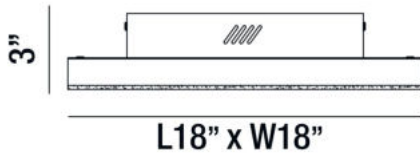

TECHNICAL DETAILS

Adjustable Lamp Head	:	No
Location	:	DRY
Approval	:	

PROJECT INFORMATION

Job Name: Date: Type:

Comments: