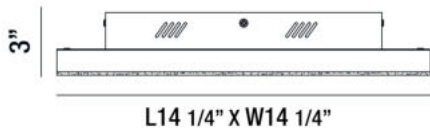

TECHNICAL DETAILS

Adjustable Lamp Head	:	No
Location	:	DRY
Approval	:	

PROJECT INFORMATION

Job Name: Date: Type:

Comments: