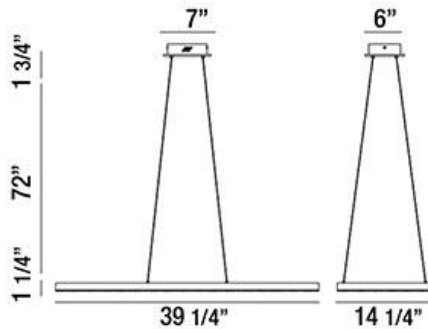

ZATINA, 39" RECTANGULAR PENDANT

PRODUCT DETAILS

No.	:	30062-016
Product Color	:	CHROME
Product Material	:	METAL
Shade / Accent Colour	:	CLEAR
Shade / Accent Material	:	CRYSTAL
Length	:	39.25"
Width	:	14.25"
Height	:	1.25"
Overall Height	:	75"
Weight	:	11.6lbs

ITEM NO.	FINISH	SHADE
30062-016	CHROME	CLEAR

TECHNICAL DETAILS

Light Direction	:	Down
Hanging Support Type	:	AIRCRAFT CABLE
Hanging Support Length	:	72"
Canopy / Backplate Length	:	7"
Canopy / Backplate Height	:	1.75"
Canopy / Backplate Width	:	6"
Adjustable Lamp Head	:	No
Location	:	DRY
Approval	:	