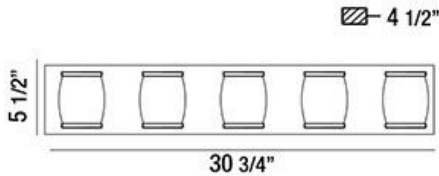

### PRODUCT DETAILS

No.	:	30046-016
Product Color	:	CHROME
Product Material	:	METAL
Shade / Accent Colour	:	CLEAR
Shade / Accent Material	:	GLASS
Width	:	30.75"
Height	:	5.5"
Ext	:	4.5"
Weight	:	12.9lbs

### TECHNICAL DETAILS

Light Direction	:	Up or Down
Canopy / Backplate Length	:	29.875"
Canopy / Backplate Height	:	0.813"
Canopy / Backplate Width	:	4.5"
Adjustable Lamp Head	:	No
Location	:	DAMP
Approval	:	