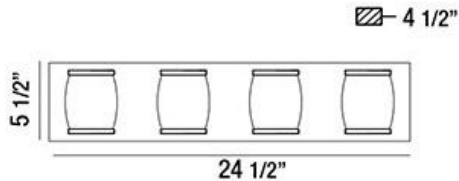

BARILE, 25" VANITY LIGHT

PRODUCT DETAILS

No.	:	30045-019
Product Color	:	CHROME
Product Material	:	METAL
Shade / Accent Colour	:	CLEAR
Shade / Accent Material	:	GLASS
Width	:	24.5"
Height	:	5.5"
Ext	:	4.5"
Weight	:	10.5lbs

Options Available

ITEM NO.	FINISH	SHADE
30045-019	CHROME	CLEAR

TECHNICAL DETAILS

Light Direction	:	Up or Down
Canopy / Backplate Length	:	23.5"
Canopy / Backplate Height	:	0.813"
Canopy / Backplate Width	:	4.5"
Adjustable Lamp Head	:	No
Location	:	DAMP
Approval	:	