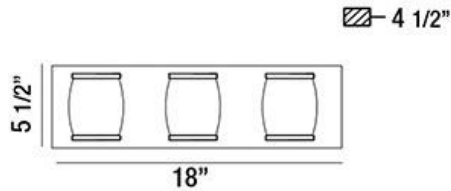

## BARILE, 18" VANITY LIGHT

### PRODUCT DETAILS

No.	:	30044-012
Product Color	:	CHROME
Product Material	:	METAL
Shade / Accent Colour	:	CLEAR
Shade / Accent Material	:	GLASS
Width	:	18"
Height	:	5.5"
Ext	:	4.5"
Weight	:	7.4lbs

### TECHNICAL DETAILS

Light Direction	:	Up or Down
Canopy / Backplate Length	:	17.125"
Canopy / Backplate Height	:	0.813"
Canopy / Backplate Width	:	4.5"
Adjustable Lamp Head	:	No
Location	:	DAMP
Approval	:	