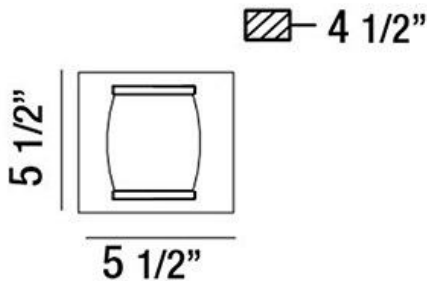

BARILE, WALL MOUNT

PRODUCT DETAILS

No.	:	30043-015
Product Color	:	CHROME
Product Material	:	METAL
Shade / Accent Colour	:	CLEAR
Shade / Accent Material	:	GLASS
Width	:	5.5"
Height	:	5.5"
Ext	:	4.5"
Weight	:	2.4lbs

Options Available

ITEM NO.	FINISH	SHADE
30043-015	CHROME	CLEAR

TECHNICAL DETAILS

Adjustable Lamp Head	:	No
Mounting	:	Up or Down
Location	:	DAMP
Approval	:	

PROJECT INFORMATION

 Job Name: Date: Type:

 Comments: