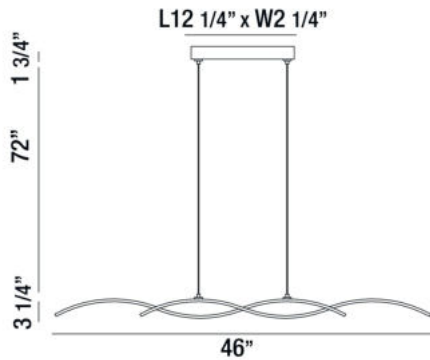

## SLY, 46" LINEAR PENDANT

### PRODUCT DETAILS

No.	:	30042-018
Product Color	:	SILVER
Product Material	:	METAL
Shade / Accent Colour	:	FROSTED
Shade / Accent Material	:	ACRYLIC
Length	:	46"
Width	:	4.25"
Height	:	3.25"
Overall Height	:	77"
Weight	:	1.9lbs

### TECHNICAL DETAILS

Hanging Support Type	:	AIRCRAFT CABLE
Hanging Support Length	:	72"
Canopy / Backplate Length	:	12.25"
Canopy / Backplate Height	:	1.75"
Canopy / Backplate Width	:	2.25"
Location	:	DRY
Approval	:	